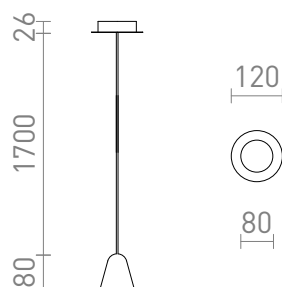

NEW

STIG PENDENT

LED 6,8W 466 lm Ra 80

Elegant LED pendant suitable to hang over bar counters or kitchen islands.

adviesverkoopprijs EUR incl. BTW

R13940

STIG hanglamp zwart 230V LED 6.8W 34°
3000K

88,00

 3D model

 PDF manual

 34°

 0,556

 .ies data