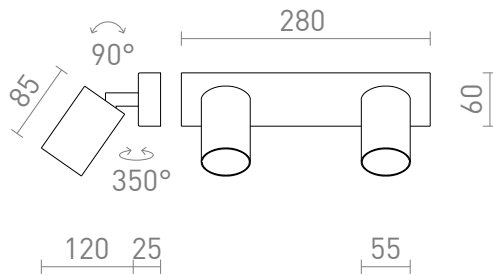

NEW

DUDE II

Surface mounted spotlight for two GU10 LED light sources.

RP EUR incl. VAT

R13922	DUDE II surface mounted white 230V LED GU10 2x9W	98,00
R13923	DUDE II surface mounted black 230V LED GU10 2x9W	98,00

 3D model

 manual

G11841