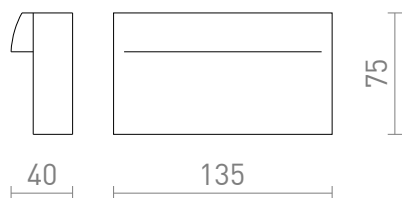

IP65

3D model

manual

.ies data