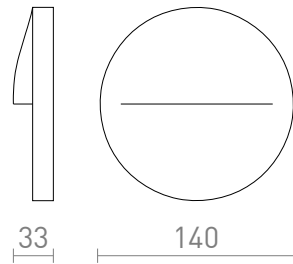

LED 3W 212 lm Ra 80

Round surface mounted lamp of aluminum with built in LED suitable for illumination of pathways and steps. For outdoor use. Does not need to be recessed.

RP EUR incl. VAT

R13933

BOBO R wall anthracite grey 230V LED 3W IP65
3000K

48,00

IP65