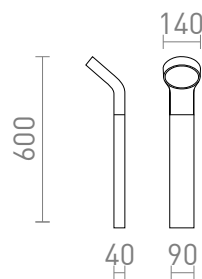

NEW

ELIA BOLLARD

LED 9W 720 lm Ra 80

Outdoor bollard of massive aluminum with built in LED and an opal-colored diffuser. Part of the ELIA series.

RP EUR incl. VAT

R13932	ELIA floor anthracite grey 230V LED 9W IP44 3000K	158,00
--------	---	--------

IP44

3D model

PDF manual