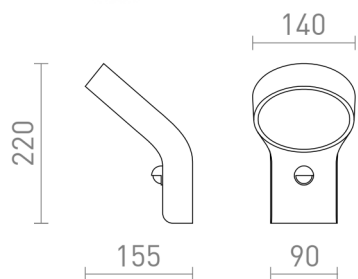

# ELIA PIR

LED 9W 720 lm Ra 80

Outdoor wall lamp of massive aluminum with built in LED and an opal-colored diffuser. Includes an configurable motion sensor. Part of the ELIA series.

RP EUR incl. VAT

R13931

# IP44

3D model

manual

.ies data