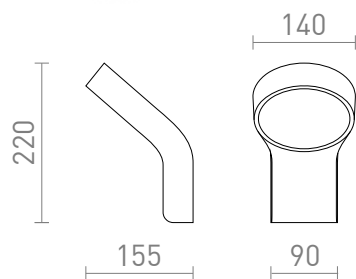

NEW

ELIA WALL

LED 9W 720 lm Ra 80

Outdoor wall lamp of massive aluminum with built in LED and an opal-colored diffuser. Part of the ELIA series.

RP EUR incl. VAT

R13930	ELIA wall anthracite grey 230V LED 9W IP44 3000K	88,00
--------	---	-------

IP44

3D model

manual

.ies data