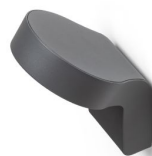

3D model

manual

.ies data