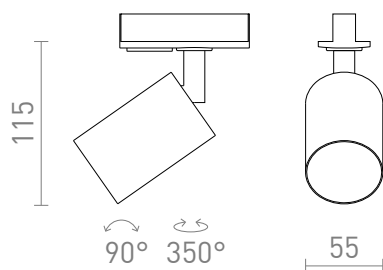

NEW

DUDE FOR 1-CIRCUIT TRACKS

Cylindrical spotlight with a GU10 socket for LED light sources and an adapter for 1-circuit tracks.

RP EUR incl. VAT

R13926	DUDE for 1-circuit tracks white 230V LED GU10 9W	58,00
R13927	DUDE for 1-circuit tracks black 230V LED GU10 9W	58,00

 3D model

 manual

G11841