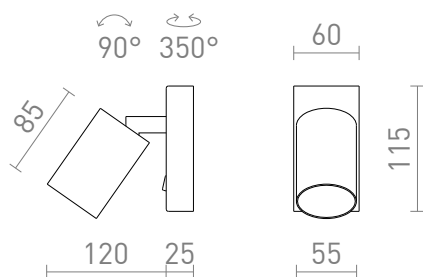

NEW

DUDE WALL

Wall lamp with a switch and GU10 socket for LED light sources.

RP EUR incl. VAT

R13924	DUDE wall white 230V LED GU10 9W	58,00
R13925	DUDE wall black 230V LED GU10 9W	58,00

 3D model

 manual

G11841