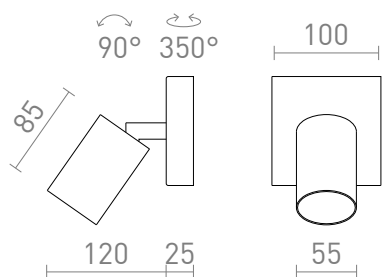

NEW

DUDE SQ

Cylindrical surface mounted spotlight on a square base with a GU10 socket for LED light sources.

RP EUR incl. VAT

R13920	DUDE SQ surface mounted white 230V LED GU10 9W	48,00
R13921	DUDE SQ surface mounted black 230V LED GU10 9W	48,00

 3D model

 manual

G11841