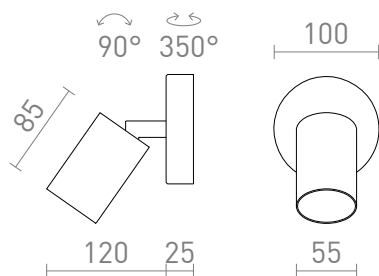

NEW

DUDE R

Cylindrical spotlight on a round base with a GU10 socket for LED light sources.

RP EUR incl. VAT

R13918	DUDE R surface mounted white 230V LED GU10 9W	48,00
R13919	DUDE R surface mounted black 230V LED GU10 9W	48,00

 3D model

 manual

G11841