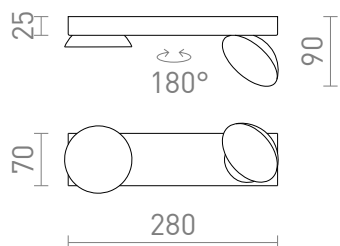

NEW

ELISEO II

LED 2x5W 760 lm Ra 80

Surface mounted LED lamp with a rotatable saucer-shaped head and an opal-colored diffuser.

RP EUR incl. VAT

R13916	ELISEO II surface mounted white 230V LED 2x5W 3000K	138,00
R13917	ELISEO II surface mounted black 230V LED 2x5W 3000K	138,00

 3D model

 manual