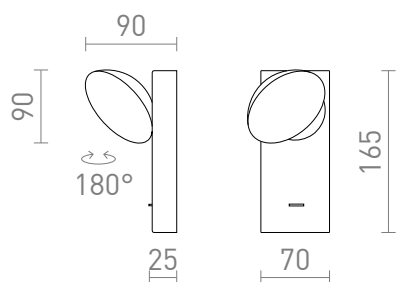

NEW

ELISEO WALL

LED 5W 320 lm Ra 80

Wall lamp with a rotatable saucer-shaped head, built-in LED and an opal-colored diffuser.

RP EUR incl. VAT

R13914	ELISEO wall white 230V LED 5W 3000K	88,00
R13915	ELISEO wall black 230V LED 5W 3000K	88,00

 3D model

 manual