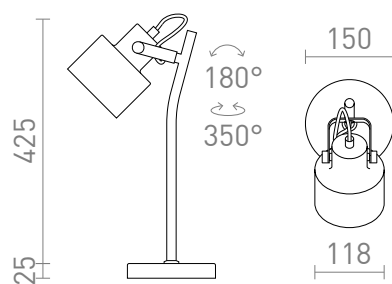

NEW

CELEIA TABLE

Cylindrical metal table lamp for use with suitable E27 light source.

RP EUR incl. VAT

R13903	CELEIA table matte white matt nickel 230V E27 40W	98,00
R13904	CELEIA table matte black brushed copper 230V E27 40W	98,00