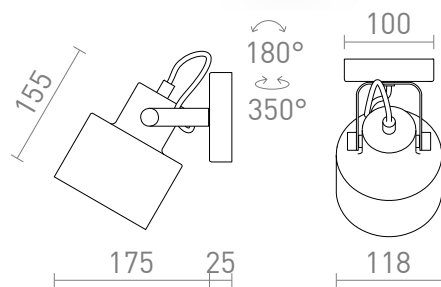

# CELEIA SURFACE MOUNTED

Cylindrical metal spotlight for use with suitable E27 light source.

RP EUR incl. VAT

R13901	CELEIA surface mounted matte white matt nickel 230V E27 40W	48,00
R13902	CELEIA surface mounted matte black brushed copper 230V E27 40W	48,00