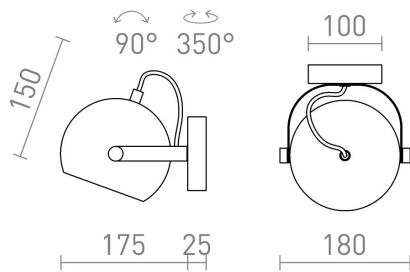

# AGNETA SURFACE MOUNTED

Round rotatable metal shade with a base, for use with a suitable E27 light source.

RP EUR incl. VAT

R13893	AGNETA surface mounted white 230V LED E27 11W	48,00
R13894	AGNETA surface mounted black 230V LED E27 11W	48,00
R13895	AGNETA surface mounted brushed brass/black 230V LED E27 11W	78,00
R13896	AGNETA surface mounted brushed copper/black 230V LED E27 11W	78,00

 3D model

 manual

G13307