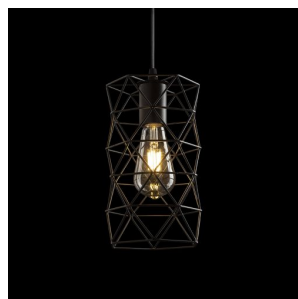

# ILUSIA

Pendant with a wire shade and textile cable for E27 light sources.

RP EUR incl. VAT

R13892

ILUSIA pendant black 230V LED E27 15W

58,00

3D model

manual