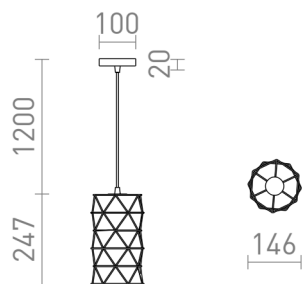

# ILUSIA

Pendant with a wire shade and textile cable for E27 light sources.

RP EUR incl. VAT

R13892

ILUSIA pendant black 230V LED E27 15W

58,00

3D model

manual

G13573