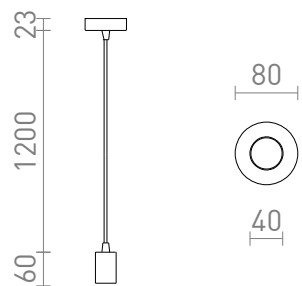

NEW

ARAQ PENDANT

Pendant with a brass socket, textile cable and black lacquered base. For use with a suitable decorative E27 light source.

RP EUR incl. VAT

R13891	ARAQ pendant brushed brass/black 230V E27 42W	35,00
--------	--	-------

3D model

manual

G13023