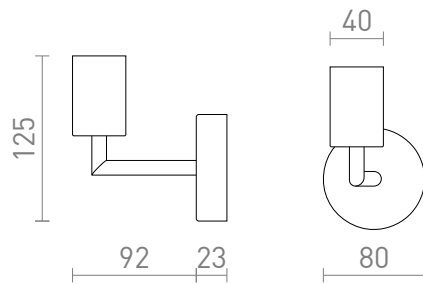

NEW

ARAQ WALL

Wall lamp with a brass socket and arm on a black laquered base. For use with a suitable decorative E27 light source.

RP EUR incl. VAT

R13890

ARAQ wall /black 230V E27 42W

32,00

3D model