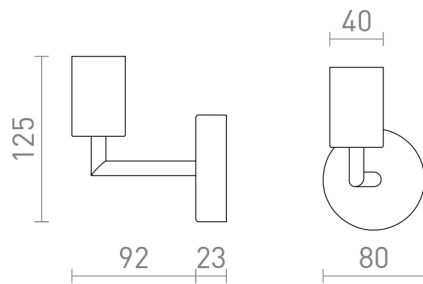

ARAQ WALL

Wall lamp with a brass socket and arm on a black laquered base. For use with a suitable decorative E27 light source.

RP EUR incl. VAT

R13890

ARAQ wall brushed brass/black 230V LED E27
15W

32,00

 3D model