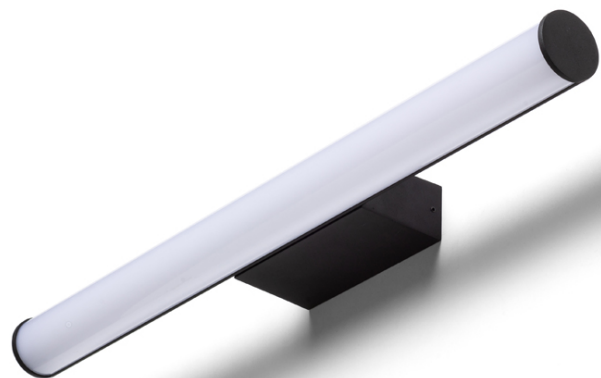

NEW

CASSAMBA 60

LED 12W 700 lm Ra 80

Tube-shaped wall lamp with built-in LED on an oblong base, suitable for bathrooms. The color temperature of the light can be changed using a switch on the inside of the base: 3000K and 4000K.

RP EUR incl. VAT

R13888	CASSAMBA 60 wall black frosted acrylic 230V LED 12W IP44 3000K 4000K	178,00
R13889	CASSAMBA 60 wall chrome/frosted acrylic 230V LED 12W IP44 3000K 4000K	178,00

IP44

3D model

PDF manual