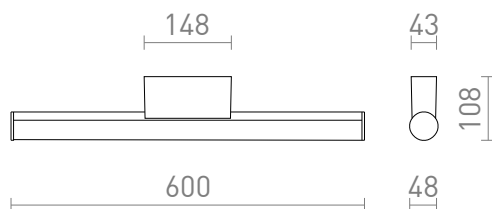

NEW

CASSAMBA 60

LED 12W 700 lm Ra 80

Tube-shaped wall lamp with built-in LED on an oblong base, suitable for bathrooms. The color temperature of the light can be changed using a switch on the inside of the base: 3000K and 4000K.

RP EUR incl. VAT

R13888	CASSAMBA 60 wall black frosted acrylic 230V LED 12W IP44 3000K 4000K	178,00
R13889	CASSAMBA 60 wall chrome/frosted acrylic 230V LED 12W IP44 3000K 4000K	178,00

IP44

3D model

PDF manual