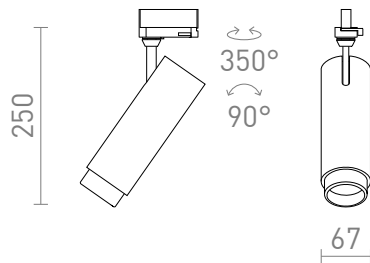

NEW

FOCUS 20 FOR 3-CIRCUIT TRACKS

LED 20W 1540 lm Ra 80

Dimmable tubular luminaire for 3-circuit tracks with the possibility of adjusting the light cone by zoom system 10 - 60°. The color temperature of the light can be changed with the switch on the luminaire, the 3000K, 4000K, 5000K. TRIAC dimming.

RP EUR incl. VAT

R13884	FOCUS 20 DIMM for 3-circuit tracks white 230V LED 20W 10 60° 3000K 4000K 5000K	120,00
R13885	FOCUS 20 DIMM for 3-circuit tracks black 230V LED 20W 10 60° 3000K 4000K 5000K	120,00

3D model

manual