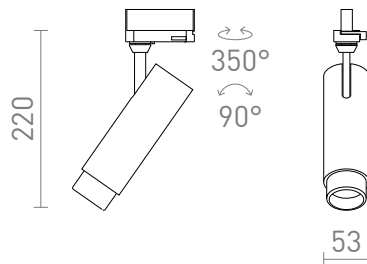

NEW

FOCUS 12 FOR 3-CIRCUIT TRACKS

LED 12W 780 lm Ra 80

Dimmable tubular luminaire for 3-circuit tracks with the possibility of adjusting the light cone by zoom system 10 - 60°. The color temperature of the light can be changed with the switch on the luminaire, the 3000K, 4000K, 5000K. TRIAC dimming.

RP EUR incl. VAT

R13882	FOCUS 12 DIMM for 3-circuit tracks white 230V LED 12W 10 60° 3000K 4000K 5000K	98,00
R13883	FOCUS 12 DIMM for 3-circuit tracks black 230V LED 12W 10 60° 3000K 4000K 5000K	98,00

10 60°

90°

,412

3D model

manual