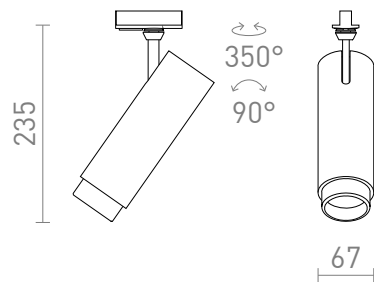

NEW

FOCUS 20 FOR 1-CIRCUIT TRACKS

LED 20W 1540 lm Ra 80

Dimmable tubular luminaire for 3-circuit tracks with the possibility of adjusting the light cone by zoom system 10 - 60°. The color temperature of the light can be changed with the switch on the luminaire, the 3000K, 4000K, 5000K. TRIAC dimming.

RP EUR incl. VAT

R13880	FOCUS 20 DIMM for 1-circuit tracks white 230V LED 20W 10 60° 3000K 4000K 5000K	120,00
R13881	FOCUS 20 DIMM for 1-circuit tracks black 230V LED 20W 10 60° 3000K 4000K 5000K	120,00

10 60°

90°

,696

3D model

manual