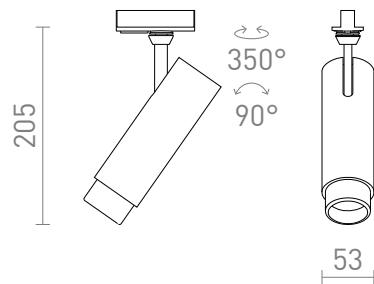

NEW

FOCUS 12 FOR 1-CIRCUIT TRACKS

LED 12W 780 lm Ra 80

Dimmable tubular luminaire for 1-circuit tracks with the possibility of adjusting the light cone by zoom system 10 - 60°. The color temperature of the light can be changed with the switch on the luminaire, the 3000K, 4000K, 5000K. TRIAC dimming.

RP EUR incl. VAT

R13878	FOCUS 12 DIMM for 1-circuit tracks white 230V LED 12W 10 60° 3000K 4000K 5000K	88,00
R13879	FOCUS 12 DIMM for 1-circuit tracks black 230V LED 12W 10 60° 3000K 4000K 5000K	88,00

3D model

manual