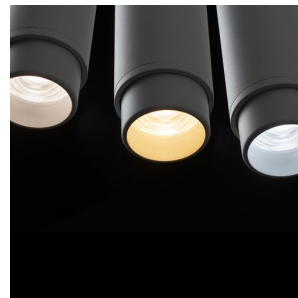

NEW

FOCUS 12 FOR 1-CIRCUIT TRACKS

LED 12W 780 lm Ra 80

Dimmable tubular luminaire for 1-circuit tracks with the possibility of adjusting the light cone by zoom system 10 - 60°. The color temperature of the light can be changed with the switch on the luminaire, the 3000K, 4000K, 5000K. TRIAC dimming.

RP EUR incl. VAT

R13878	FOCUS 12 DIMM for 1-circuit tracks white 230V LED 12W 10 60° 3000K 4000K 5000K	88,00
R13879	FOCUS 12 DIMM for 1-circuit tracks black 230V LED 12W 10 60° 3000K 4000K 5000K	88,00

3D model

manual