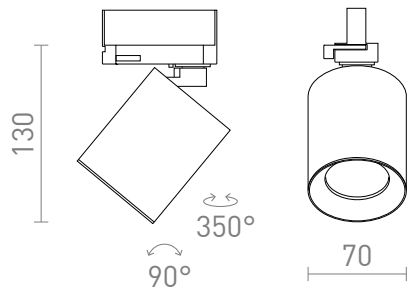

Cylindrical spotlight with GU10 socket for LED light sources, including a decorative shade of brushed black brass. Different color-combinations are available by purchasing additional shades in other colours. For use with 3-circuit tracks.

RP EUR incl. VAT

R13873	DARIO for 3-circuit tracks white brushed brass 230V GU10 9W	98,00
R13874	DARIO for 3-circuit tracks black brushed brass 230V GU10 9W	98,00
R13875	DARIO for 3-circuit tracks brushed brass 230V GU10 9W	120,00