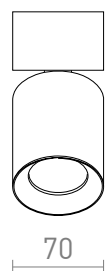

NEW

DARIO CEILING

Cylindrical, directional ceiling light with GU10 socket for LED light sources, including a decorative shade of brushed black brass. Different color-combinations are available by purchasing additional shades in other colours.

RP EUR incl. VAT

R13867	DARIO ceiling white brushed brass 230V GU10 9W	68,00
R13868	DARIO ceiling black brushed brass 230V GU10 9W	68,00
R13869	DARIO ceiling brushed brass 230V GU10 9W	78,00

 3D model

 manual