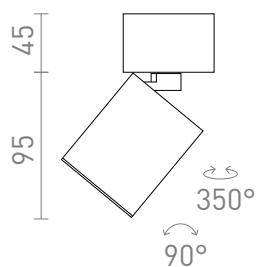

NEW

DARIO CEILING

Cylindrical, directional ceiling light with GU10 socket for LED light sources, including a decorative shade of brushed black brass. Different color-combinations are available by purchasing additional shades in other colours.

RP EUR incl. VAT

R13867	DARIO ceiling white brushed brass 230V GU10 9W	68,00
R13868	DARIO ceiling black brushed brass 230V GU10 9W	68,00
R13869	DARIO ceiling brushed brass 230V GU10 9W	78,00

 3D model

 manual