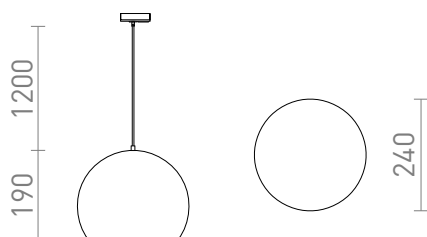

# BLONDIE FOR 1-CIRCUIT TRACKS

Pendant with a dented metal shade. The outside of the shade is copper-colored and the inside is white-lacquered.  
Supplied with a black PVC-cable with adapter for 1-circuit tracks.

RP EUR incl. VAT

R13726

BLONDIE 25 for 1-circuit tracks copper 230V E27  
42W

215,00

 3D model

 manual

G13461