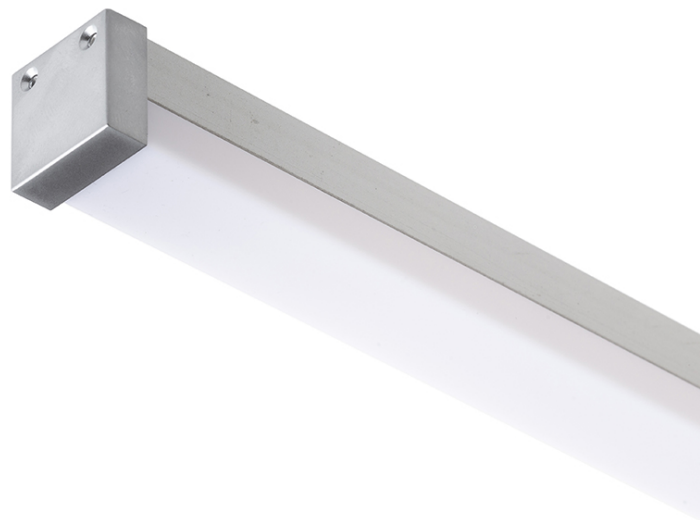

LED PROFILE D SURFACE-MOUNTED

Aluminum profile for use with suitable LED-strip. Includes a matte diffuser and accessories.

RP EUR incl. VAT

R13866

LED PROFILE D surface mounted 1m
aluminum/frosted acrylic