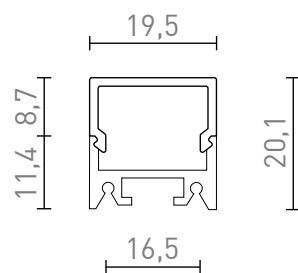

3D model

manual