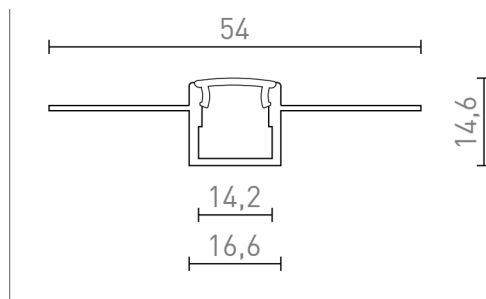

LED PROFILE B RECESSED

Aluminum profile for use with suitable LED-strip. Includes a matte diffusor and accessories. Suitable for recession into drywall.

RP EUR incl. VAT

R13865

LED PROFILE B recessed 1m aluminum/frosted acrylic

48,00

1,4

100/1,7

0,652

 3D model

 manual