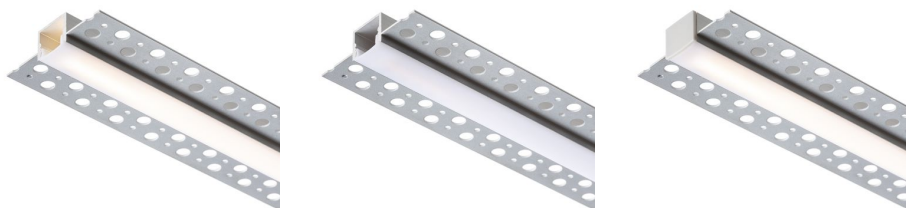

LED PROFILE B RECESSED

Aluminum profile for use with suitable LED-strip. Includes a matte diffusor and accessories. Suitable for recession into drywall.

RP EUR incl. VAT

R13865

LED PROFILE B recessed 1m aluminum/frosted acrylic

48,00

1,4

100/1,7

0,652

 3D model

 manual