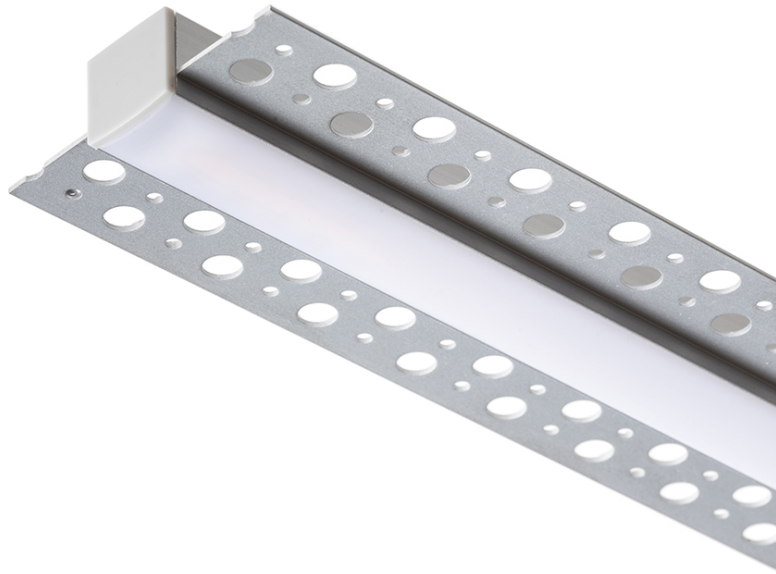

LED PROFILE B RECESSED

Aluminum profile for use with suitable LED-strip. Includes a matte diffuser and accessories. Suitable for recession into drywall.

RP EUR incl. VAT

R13865

LED PROFILE B recessed 1m aluminum/frosted acrylic