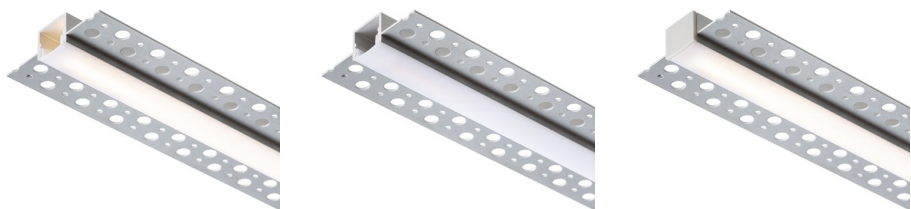

3D model

manual