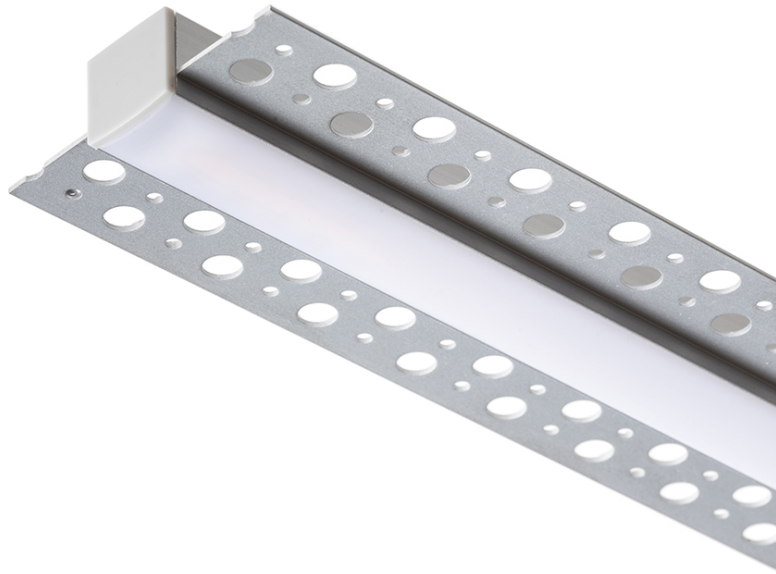

LED PROFILE B RECESSED

Aluminum profile for use with suitable LED-strip. Includes a matte diffusor and accessories. Suitable for recession into drywall.

RP EUR incl. VAT

R13865

LED PROFILE B recessed 1m aluminum/frosted acrylic

48,00

1,4

100/1,7

0,652

 3D model

 manual