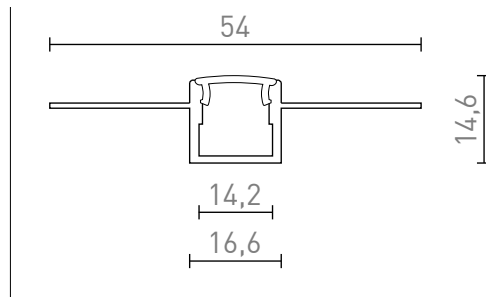

3D model

manual