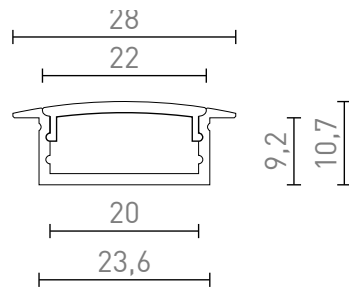

LED PROFILE A RECESSED

Aluminum profile for use with suitable LED-strip. Includes a matte diffuser and accessories.

RP EUR incl. VAT

R13864

LED PROFILE A recessed 1m aluminum/frosted acrylic

26,00

0,9

100/2,4

0,31

 3D model

 manual