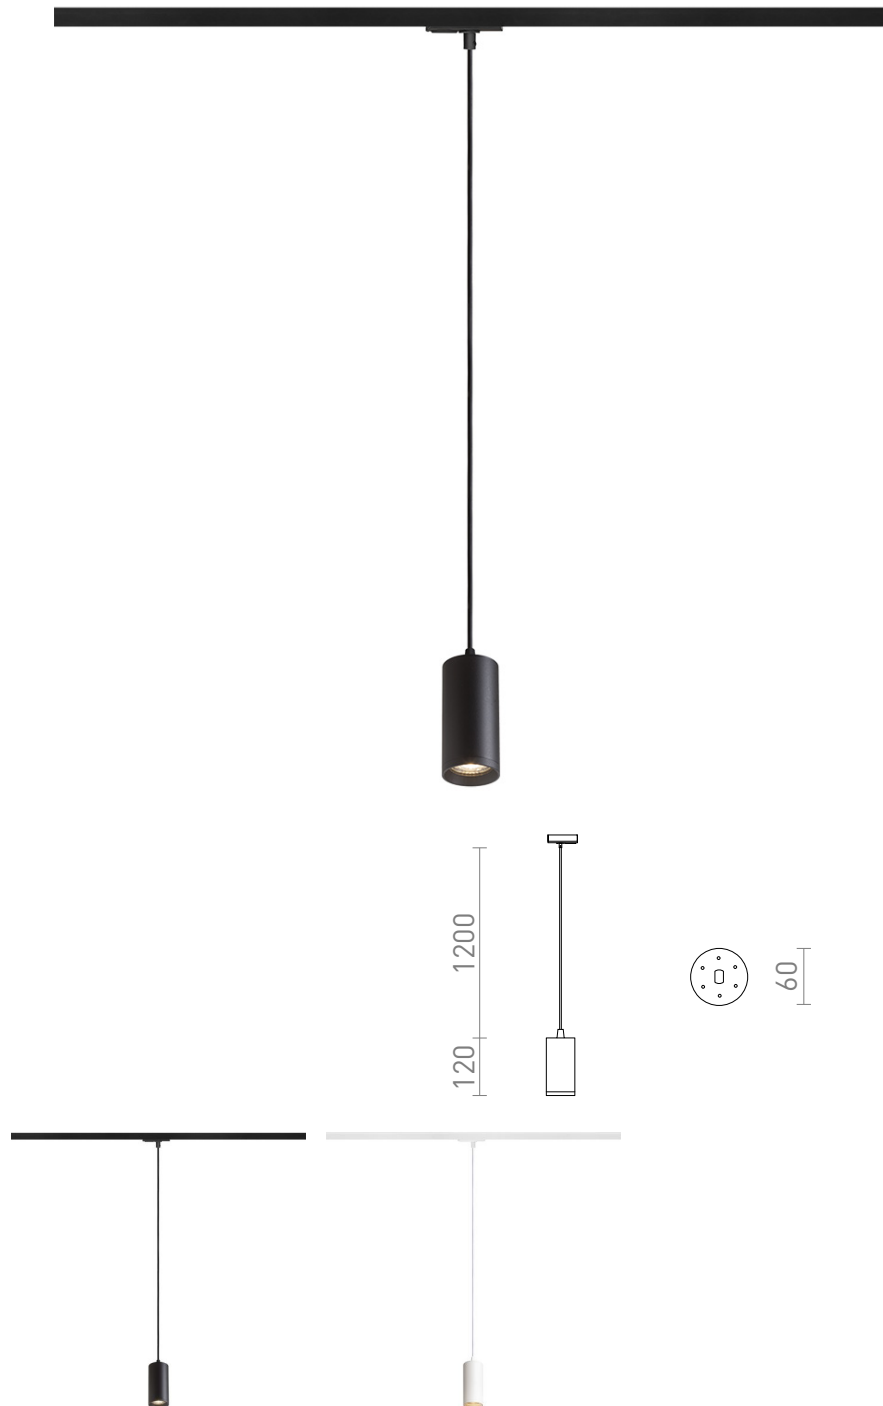

# BELENOS FOR 1-CIRCUIT TRACKS PENDANT

Minimalistic cylindrical pendant for GU10 light sources on a round base. Springs attached to the socket enable the use of light sources of various lengths. The cable is attached to a adapter for 1-circuit tracks.

RP EUR incl. VAT

R13862	BELENOS for 1-circuit tracks pendant white 230V LED GU10 9W	68,00
R13863	BELENOS for 1-circuit tracks pendant black 230V LED GU10 9W	68,00

 3D model

 manual

G11841