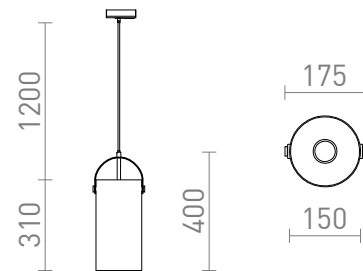

JULIETTA 31 FOR 1-CIRCUIT TRACKS

Pendant with a cylindrical opal-colored shade, details in lacquered metal, black textile cable and adapter for 1-circuit tracks.

RP EUR incl. VAT

R13861

JULIETTA 31 for 1-circuit tracks opal-colored glass/black 230V E27 20W

178,00

3D model

manual

G13029