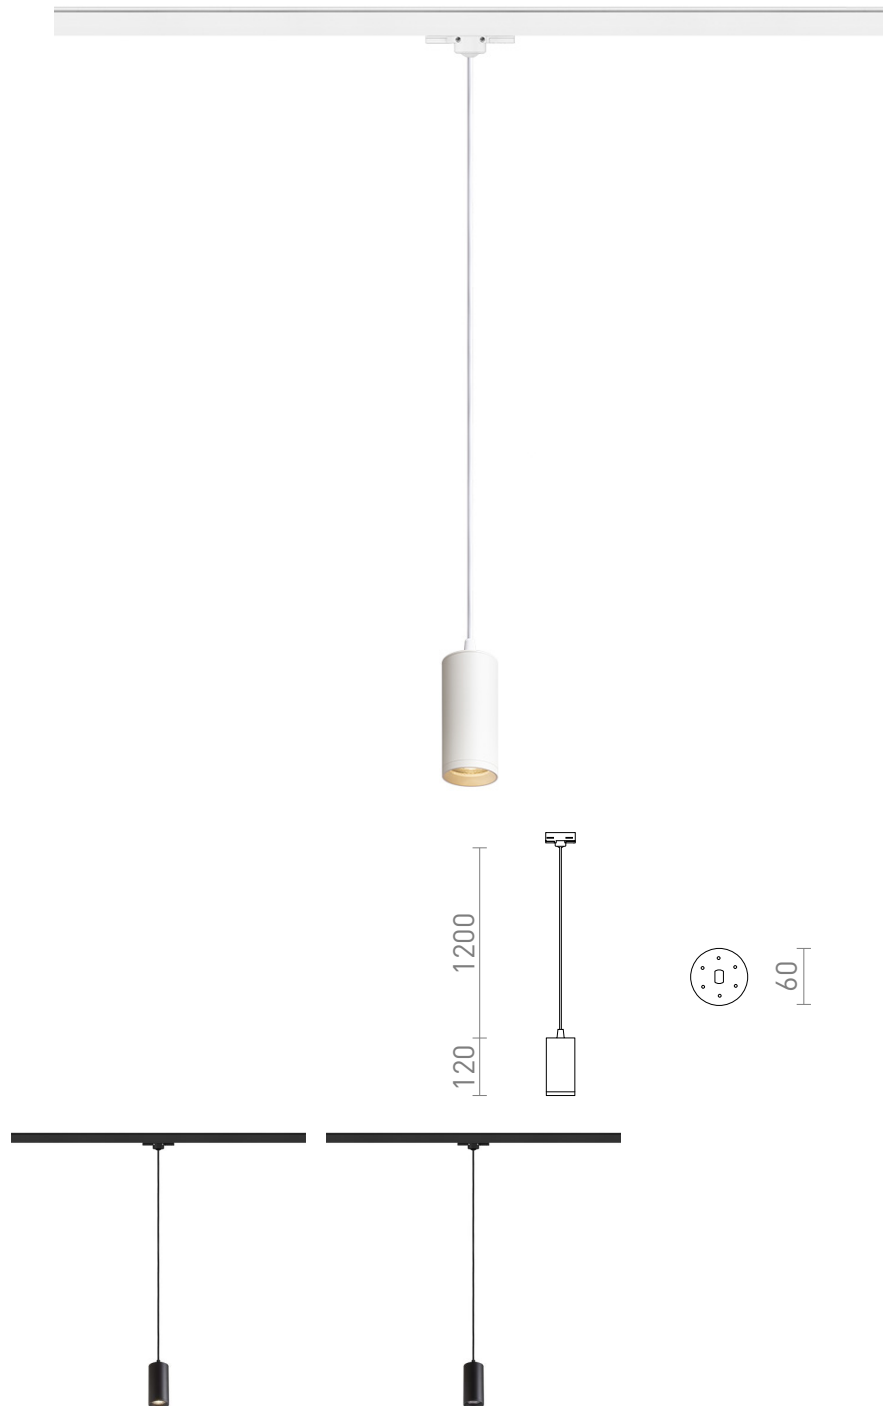

BELENOS FOR 3-CIRCUIT TRACKS PENDANT

Minimalistic cylindrical pendant for GU10 light sources on a round base. Springs attached to the socket enable the use of light sources of various lengths. The cable is attached to a adapter for 3-circuit tracks.

RP EUR incl. VAT

R13857	BELENOS for 3-circuit tracks pendant white 230V LED GU10 9W	88,00
R13858	BELENOS for 3-circuit tracks pendant black 230V LED GU10 9W	88,00

 3D model

 manual

G11841