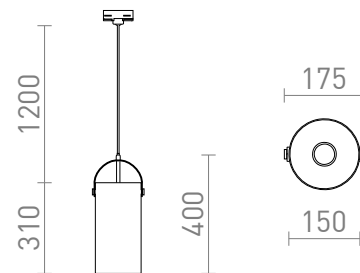

JULIETTA 31 FOR 3-CIRCUIT TRACKS

Pendant with a cylindrical opal-colored shade, details in lacquered metal, black textile cable and adapter for 3-circuit tracks.

RP EUR incl. VAT

R13856

JULIETTA 31 for 3-circuit tracks opal-colored glass/black 230V E27 20W

178,00

3D model

manual

G13029