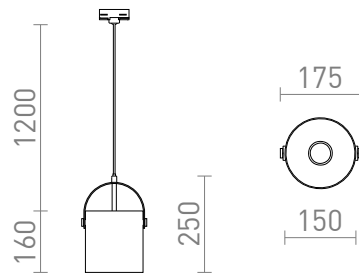

JULIETTA 16 FOR 3-CIRCUIT TRACKS

Pendant with a cylindrical opal-colored shade, details in lacquered metal, black textile cable and adapter for 3-circuit tracks.

RP EUR incl. VAT

R13855

JULIETTA 16 for 3-circuit tracks opal-colored glass/black 230V E27 20W

150,00

3D model

manual

G13029