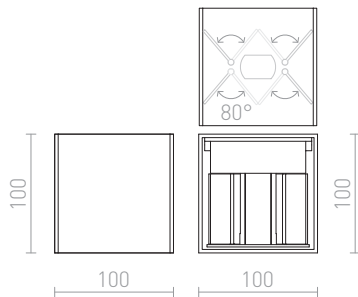

TITO SQ DIMM TO WARM

LED 2x3W 500 lm Ra 80

Wall lamp with integrated LED for UP/DOWN illumination that has two metal blades to adjust the light beam. Lamp can be dimmed and also has the ability to change color temperature on demand - so called DIMM TO WARM. The colour can be adjusted between 3000K and 1800K.

RP EUR incl. VAT

R13839

TITO SQ DIMM wall white 230V LED 2x3W IP65
1800K-3000K

78,00

IP65

 3D model

 manual