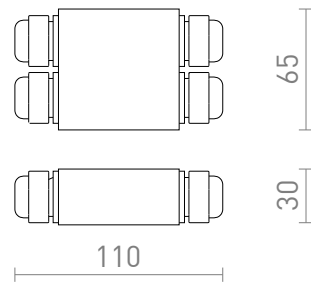

NEW

IP-JOINT IP68

Cable joint for outdoor use. Suitable for 2x1.5 cables. Supplied with 4 washers and 2 plugs.

RP EUR incl. VAT

G13846	IP-BOX IP68 black IP68	12,00
--------	------------------------	-------

IP68

[3D model](#)

[manual](#)