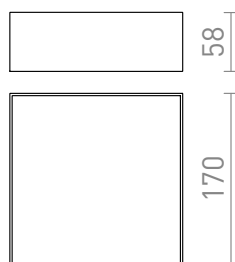

LARISA SQ 17 DIMM

LED 15W 1200 lm Ra 80

Ceiling light with integrated LED and a minimalistic frame. TRIAC dimming.

RP EUR incl. VAT

R13158	LARISA SQ 17 DIMM ceiling white 230V LED 15W 3000K	98,00
R13938	LARISA SQ 17 DIMM ceiling black 230V LED 15W 3000K	98,00