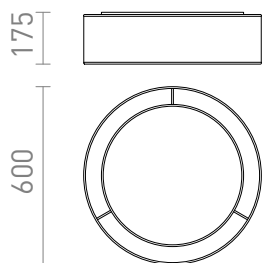

OTIS 60

Round ceiling light with double textile shades and three E27 sockets. The inner shade is always white.

RP EUR incl. VAT

R13807	OTIS 60 ceiling white/white 230V E27 4x28W	420,00
R13808	OTIS 60 ceiling transparent black/white 230V E27 4x28W	420,00

3D model

manual

G13026