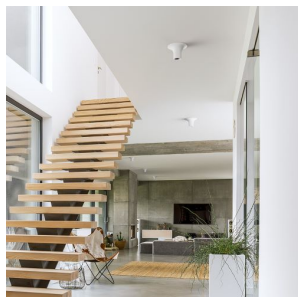

COLIN

Ceiling light of plaster with GU10 socket. The surface can be colored with interior paint.

RP EUR incl. VAT

R13791	COLIN ceiling plaster 230V LED GU10 5W	58,00
--------	----------------------------------------	-------