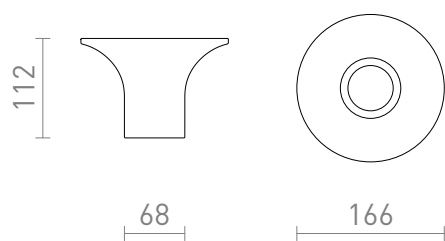

COLIN

Ceiling light of plaster with GU10 socket. The surface can be colored with interior paint.

RP EUR incl. VAT

R13791	COLIN ceiling plaster 230V LED GU10 5W	58,00
--------	----------------------------------------	-------