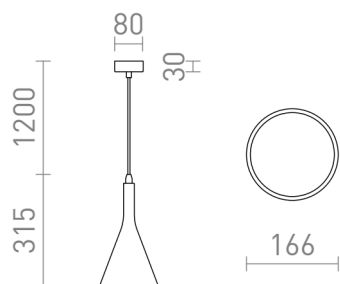

ELLA

Plaster pendant for E27 LED light sources with a ceiling base of white lacquered metal. The surface can be colored with interior paint.

RP EUR incl. VAT

R13788

ELLA pendant plaster 230V LED E27 15W

120,00