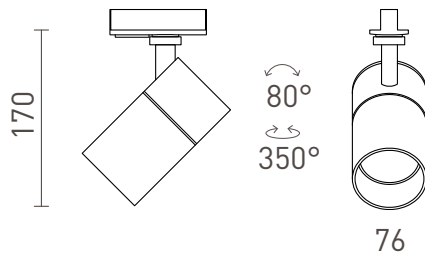

NEW

WISH 20 FOR 1-CIRCUIT TRACKS

LED 20W 1600 lm Ra 80

Dimmable cylindrical spotlight for 1-circuit tracks with an adjustable light colour with the switch on the luminaire: warm white (WW), Neutral white (NW), cool white (CW). TRIAC dimming.

RP EUR incl. VAT

R13769	WISH 20 DIMM for 1-circuit tracks white 230V LED 20W 36° 3000K 4000K 5000K	98,00
R13770	WISH 20 DIMM for 1-circuit tracks black 230V LED 20W 36° 3000K 4000K 5000K	98,00

36°

90°

0,482