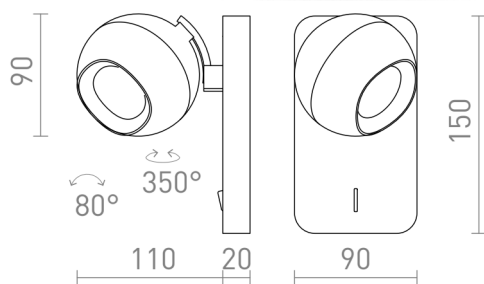

SIENA WALL

Lacquered wall light with a directional GU10 light source and switch on the base.

RP EUR incl. VAT

R13761	SIENA wall white 230V LED GU10 9W	88,00
R13762	SIENA wall black 230V LED GU10 9W	88,00

 3D model

 manual

G11841