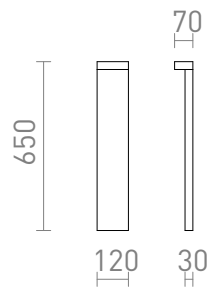

GARDIEN 65

LED 10W 600 lm Ra 80

Bollard of die-cast aluminum for downward illumination. The built in LEDs are covered by a shade of matte glass.

RP EUR incl. VAT

R13758

GARDIEN 65 bollard black 230V LED 10W IP54
3000K

178,00

IP54

3D model

manual

.ies data