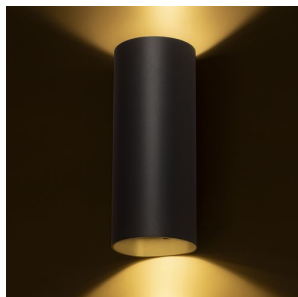

BEJA II

LED 2x9W 670 lm Ra 80

UP/DOWN wall lamp of die-cast aluminum for outdoor use, equipped with high-output LED.

RP EUR incl. VAT

R13757

BEJA II wall anthracite grey 230V LED 2x9W 24°
IP65 3000K

138,00

IP65