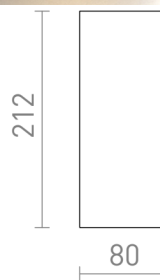

BEJA II

LED 2x9W 670 lm Ra 80

UP/DOWN wall lamp of die-cast aluminum for outdoor use, equipped with high-output LED.

RP EUR incl. VAT

R13757

BEJA II wall anthracite grey 230V LED 2x9W 24°
IP65 3000K

138,00

IP65