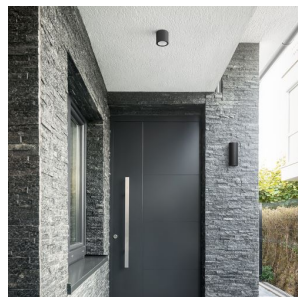

BEJA II

LED 2x9W 670 lm Ra 80

UP/DOWN wall lamp of die-cast aluminum for outdoor use, equipped with high-output LED.

RP EUR incl. VAT

R13757

BEJA II wall anthracite grey 230V LED 2x9W 24°
IP65 3000K

138,00

IP65