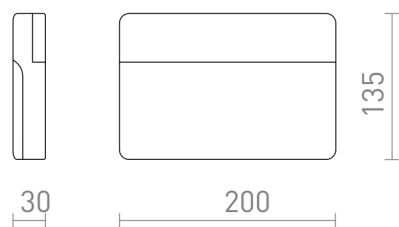

LED 13W 650 lm Ra 80

Flat LED wall light for outdoor use, suitable for illumination of entrances, hallways or staircases. Recommended for use with numerical stickers or similar (not included).

RP EUR incl. VAT

## IP65

0,690

 3D model

 manual

 .ies data