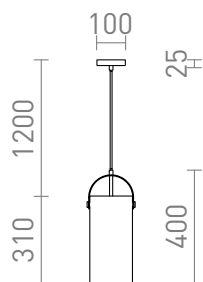

# JULIETTA 31

Decorative pendant with a cylindrical shade of opal-colored glass, lacquered metal details and a black textile cable.

RP EUR incl. VAT

R13753	JULIETTA 31 pendant opal-colored glass/black 230V E27 20W	158,00
--------	--	--------

3D model

PDF manual

G13029