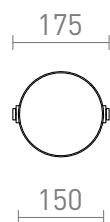

# JULIETTA 31

Decorative pendant with a cylindrical shade of opal-colored glass, lacquered metal details and a black textile cable.

RP EUR incl. VAT

R13753	JULIETTA 31 pendant opal-colored glass/black 230V E27 20W	158,00
--------	--	--------