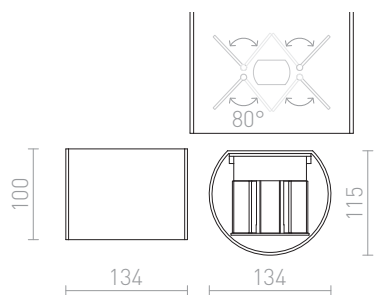

# TITO R DIMM

LED 2x3W 500 lm Ra 80

LED wandlamp voor UP/DOWN verlichting met verstelbare lichtstroom. TRIAC dimming.  
adviesverkoopprijs EUR incl. BTW

# IP65

R13736	TITO R DIMM wandlamp wit 230V LED 2x3W IP65 3000K	88,00
R13737	TITO R DIMM wandlamp zwart 230V LED 2x3W IP65 3000K	88,00

 3D model

 manual