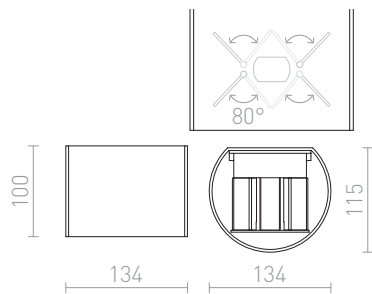

TITO R DIMM

LED 2x3W 500 lm Ra 80

Wall lamp with integrated LED for UP/DOWN illumination that has two metal blades to adjust the light beam.
TRIAC dimming.

RP EUR incl. VAT

R13736	TITO R DIMM wall white 230V LED 2x3W IP65 3000K	88,00
R13737	TITO R DIMM wall black 230V LED 2x3W IP65 3000K	88,00

IP65

 3D model

 manual