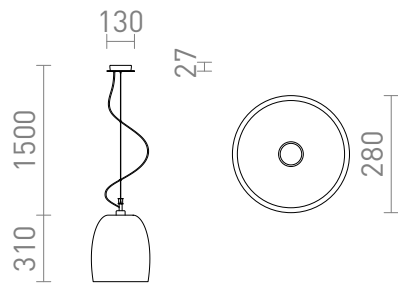

# COROA NEW 28

Pendant with a shade of glass. Available in two different colours, with a ceiling base in chrome.

RP EUR incl. VAT

R13824	COROA NEW 28 pendant opal-colored glass/chrome 230V E27 53W	220,00
R13825	COROA NEW 28 pendant black chrome 230V E27 53W	258,00